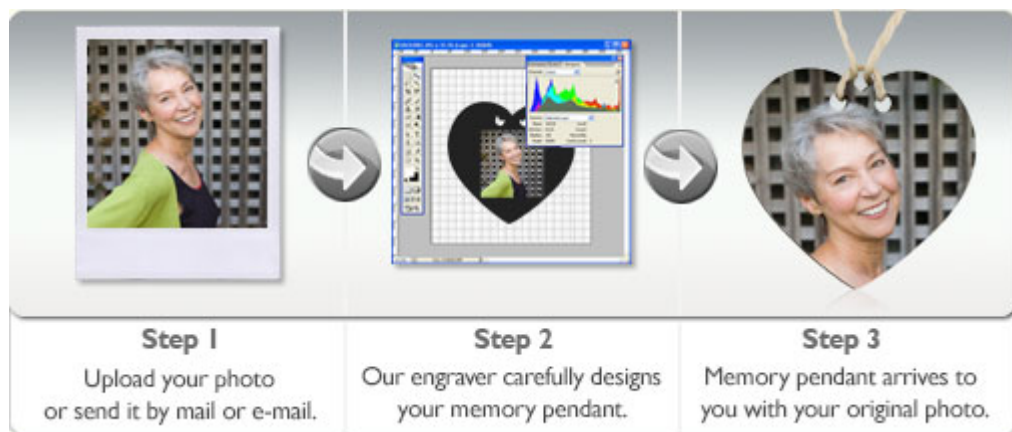

Biodegradable Eternal Embrace

Turn pictures, art, and words into a beautiful Biodegradable Eternal Embrace Wood Heart Urn Pendant. Pictures and words are permanently engraved on to the pendant. This pendant is perfect for hanging on biodegradable urns that are not engravable. These pendants are made from eco-friendly materials which break down naturally when buried. They are durable, with no "shelf life" and will NOT begin to biodegrade until they are buried in the ground. Each pendant comes with a 36" natural jute cording. Jute is a soft shiny natural fiber that is made primarily of plant materials. **This biodegradable urn pendant is not fillable, and only suitable for use on an urn. Urn shown in photo is sold separately.**

Depending on the provided image, lighting and contrast, the final product will vary. Our jeweler makes the best effort possible to make each pendant the highest quality possible. **After you place your order we will send you an e-mail on where to send the photo.**