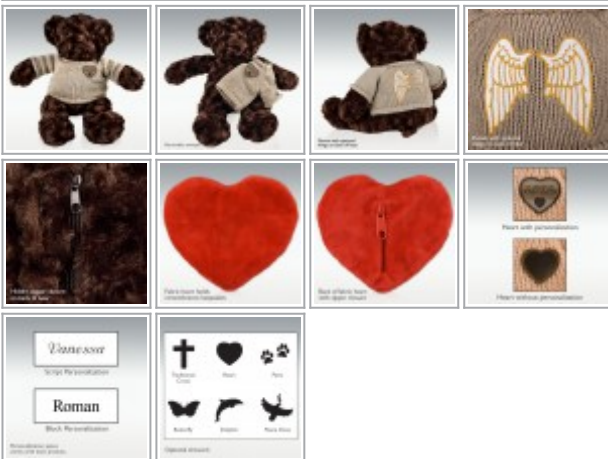

Extra Large Teddy Bear Cremation Urn - Brown - Personalize (PM10136)

(133 reviews)

Product Dimensions

Volume
50
cubic inches

This urn is designed for a loved one with a healthy weight of 50 pounds or less before cremation.

Size: approx. 13"W x 20"H

Product Information

This beautifully made Extra Large Teddy Bear Cremation Urn is the perfect urn for those individuals looking for a huggable memorial which they can display and remember with daily affection. This urn design is preferred by parents struggling with the challenge of lessening the pain and loss experienced by their small children and young adults. As a keepsake urn, many families divide their loved ones or pets cremains amongst different family members and purchase multiple Teddy Bear Cremation Urns.

Each bear has a zippered opening on the back for the easy installation of the cremains. A small plastic bag is included with each bear for holding of the cremains while inside the urn. A small red fabric heart is also included for holding remembrance keepsakes. As a keepsake urn, you are not able to install all of the cremains in one singular bear.

Optional Personalization

An optional personalization can be done in either a script or block style font. Personalization can be up to 2 lines with 20 characters per line.

Product Options

Choose Font Style*	Block Font	Script Font
	No Personalization	
Choose Artwork*	Heart	Traditional Cross
	Peace Dove	Butterfly
	Dolphin	No Artwork
	Paws	
Engraving Line 1	You can add: 20 characters	
Engraving Line 2	You can add: 20 characters	
Angel Wings*	No Embroidered Angel Wings Gold Embroidered Angel Wings	