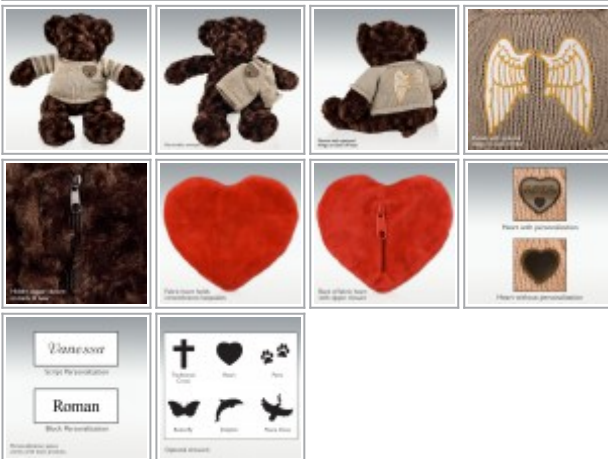

Extra Large Teddy Bear Cremation Urn - Brown - Personalize (PM10136)

(132 reviews)

Product Dimensions

Volume
50
cubic inches

This urn is designed for a loved one with a healthy weight of 50 pounds or less before cremation.

Size: approx. 13"W x 20"H

Product Information

This beautifully made Extra Large Teddy Bear Cremation Urn is the perfect urn for those individuals looking for a huggable memorial which they can display and remember with daily affection. This urn design is preferred by parents struggling with the challenge of lessening the pain and loss experienced by their small children and young adults. As a keepsake urn, many families divide their loved ones or pets cremains amongst different family members and purchase multiple Teddy Bear Cremation Urns.

Each bear has a zippered opening on the back for the easy installation of the cremains. A small plastic bag is included with each bear for holding of the cremains while inside the urn. A small red fabric heart is also included for holding remembrance keepsakes. As a keepsake urn, you are not able to install all of the cremains in one singular bear.

Optional Personalization

An optional personalization can be done in either a script or block style font. Personalization can be up to 2 lines with 20 characters per line.

Product Options

Choose Font Style*	Block Font	Script Font
	No Personalization	
Choose Artwork*	Heart	Traditional Cross
	Peace Dove	Butterfly
	Dolphin	No Artwork
	Paws	
Engraving Line 1	You can add: 20 characters	
Engraving Line 2	You can add: 20 characters	
Angel Wings*	No Embroidered Angel Wings Gold Embroidered Angel Wings	