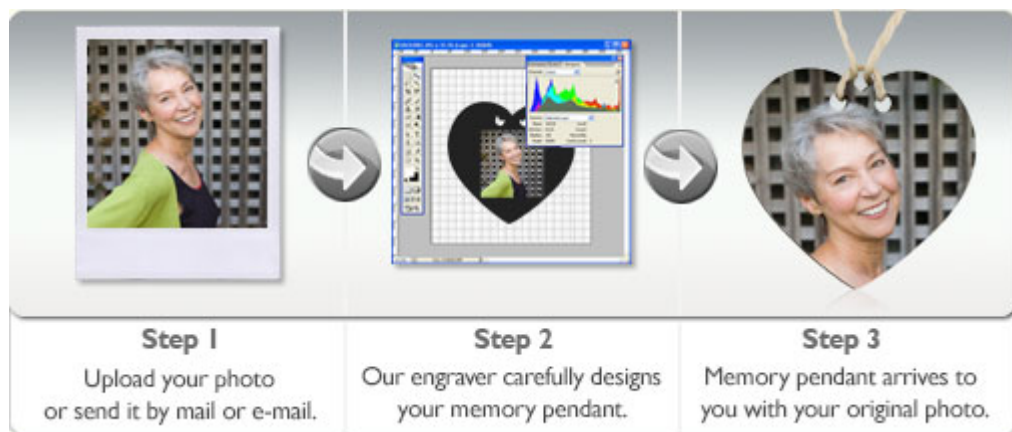

Size: 11-1/4"H x 7-3/5"Dia

Shown With Optional Biodegradable Eternal Embrace Pendant

Product Information

This Loving Leaves biodegradable grecian cremation urn is made of handmade biodegradable material. These urns are suitable for ground burial or displaying in your home. **Biodegradable bag not included. Due to the nature of this handmade product, color and pattern may slightly vary.**

Biodegradable Eternal Embrace

Turn pictures, art, and words into a beautiful Biodegradable Eternal Embrace Wood Heart Urn Pendant. Pictures and words are permanently engraved on to the pendant. This pendant is perfect for hanging on biodegradable urns that are not engravable. These pendants are made from eco-friendly materials which break down naturally when buried. They are durable, with no "shelf life" and will NOT begin to biodegrade until they are buried in the ground. Each pendant comes with a 36" natural jute cording. Jute is a soft shiny natural fiber that is made primarily of plant materials. **This biodegradable urn pendant is not fillable, and only suitable for use on an urn. Urn shown in photo is sold separately.**

Depending on the provided image, lighting and contrast, the final product will vary. Our jeweler makes the best effort possible to make each pendant the highest quality possible. **After you place your order we will send you an e-mail on where to send the photo.**